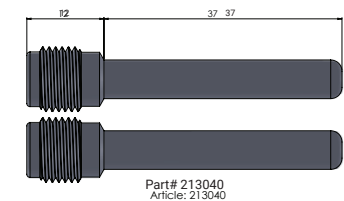

BRAKE PAD PINS

OEM REPLACEMENT

Brake pad pins made of high quality stainless steel.

DESIGN & FUNCTION

- Original (OEM) replacement brake pad pins.
- Precision CNC machined out of stainless steel for maximum durability.
- Wear and corrosion resistant.