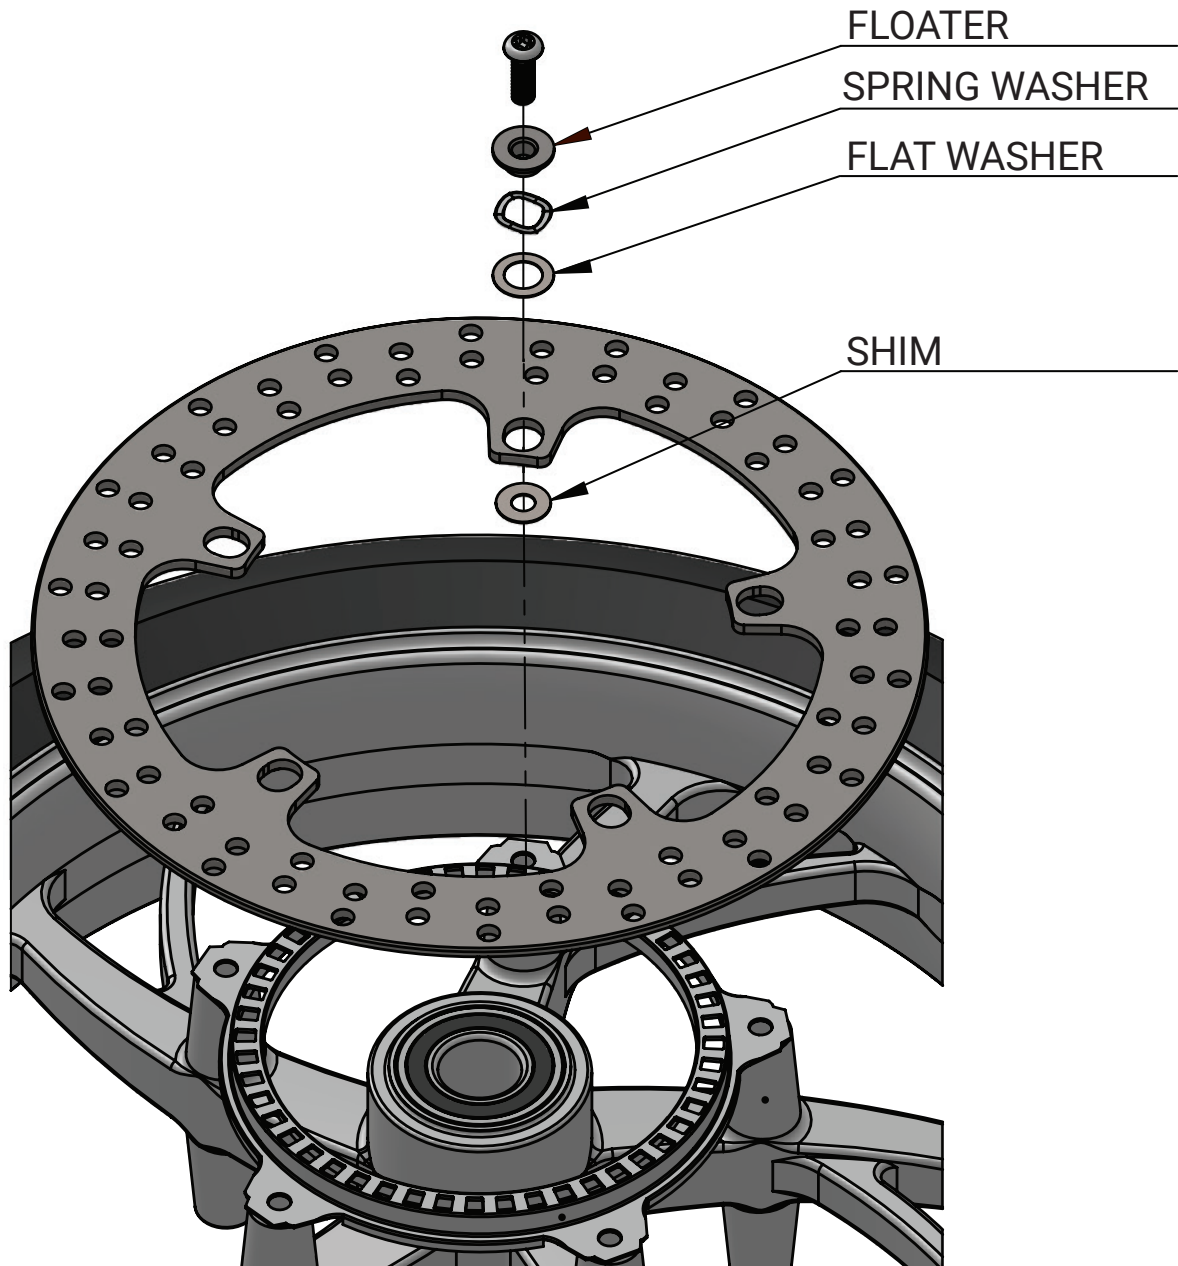

DESIGN & FUNCTION

- Replacement for BMW original floater kit
- Lightweight floater design
- Durable and corrosion resistant due to stainless steel parts
- Installation guide lines added
- TÜV/ABE approved.