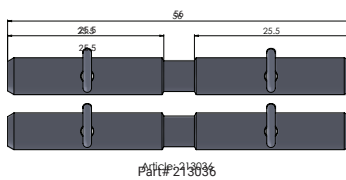

Track Use Only

BRAKE PAD PINS

OEM REPLACEMENT

Brake pad pins made of high quality stainless steel.

DESIGN & FUNCTION

- Original (OEM) replacement brake pad pins.
- Precision CNC machined out of stainless steel for maximum durability.
- Wear and corrosion resistant.