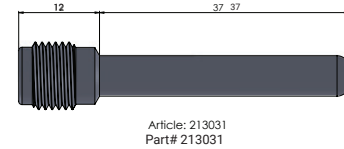

Track Use Only

BRAKE PAD PINS

OEM REPLACEMENT

Brake pad pins made of high quality stainless steel.

DESIGN & FUNCTION

- Original (OEM) replacement brake pad pins.
- Precision CNC machined out of stainless steel for maximum durability.
- Wear and corrosion resistant.