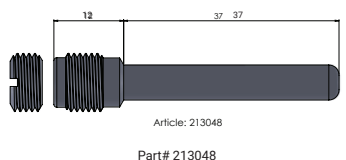

Track Use Only

BRAKE PAD PINS

OEM REPLACEMENT

Brake pad pins made of high quality stainless steel.

DESIGN & FUNCTION

- Original (OEM) replacement brake pad pins.
- Precision CNC machined out of stainless steel for maximum durability.
- Wear and corrosion resistant.