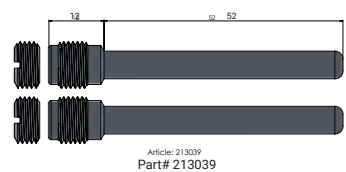

Track Use Only

BRAKE PAD PINS

OEM REPLACEMENT

Brake pad pins made of high quality stainless steel.

DESIGN & FUNCTION

- Original (OEM) replacement brake pad pins.
- Precision CNC machined out of stainless steel for maximum durability.
- Wear and corrosion resistant.