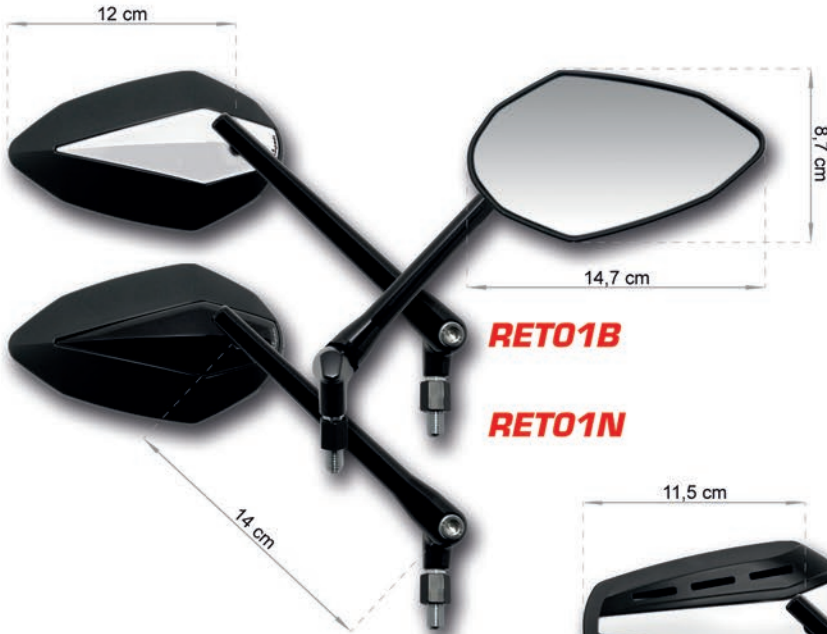

Rear-view mirror

Café Racer :
blacks.

RET01B

RET01N

RET01 :

Approved , reversible and fully adjustable.

Available in 2 colours :

- white / black

- matt black / black

RET02 :

Approved , reversible and fully adjustable.

Available in 2 colours :

- white / black

- matt black / black