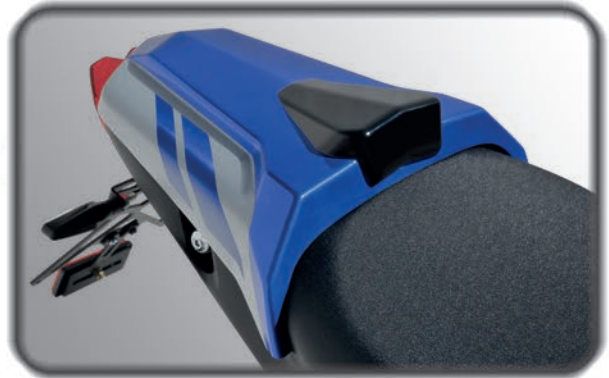

Seat cover
twin colors