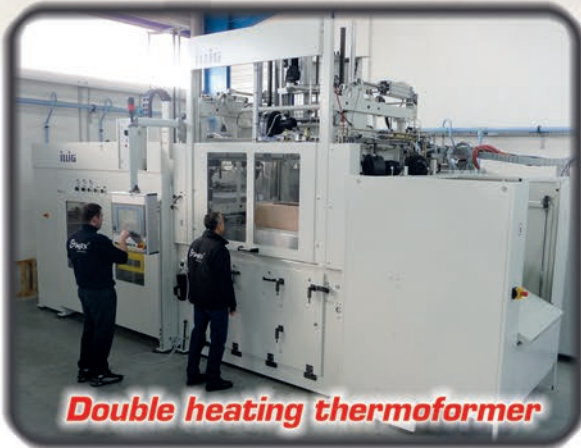

125 Satelis

PEUGEOT
SCOOTERS
FRANCE

300 Forza

400i Metropolis

**Elite
250i/350i**

Many 110

French specialist in plastic thermoforming
Design - Prototyping - Production & Thermoforming Lines - Finishes
www.ermac-design.com