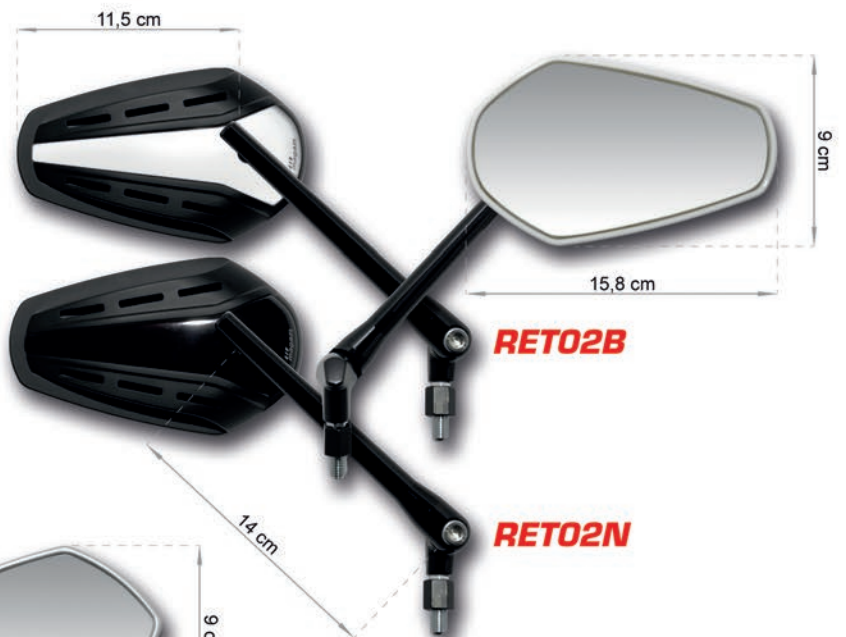

RET02B

RET02N