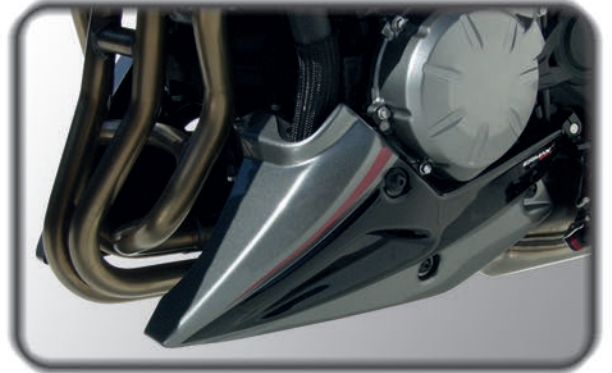

Belly pan three colors