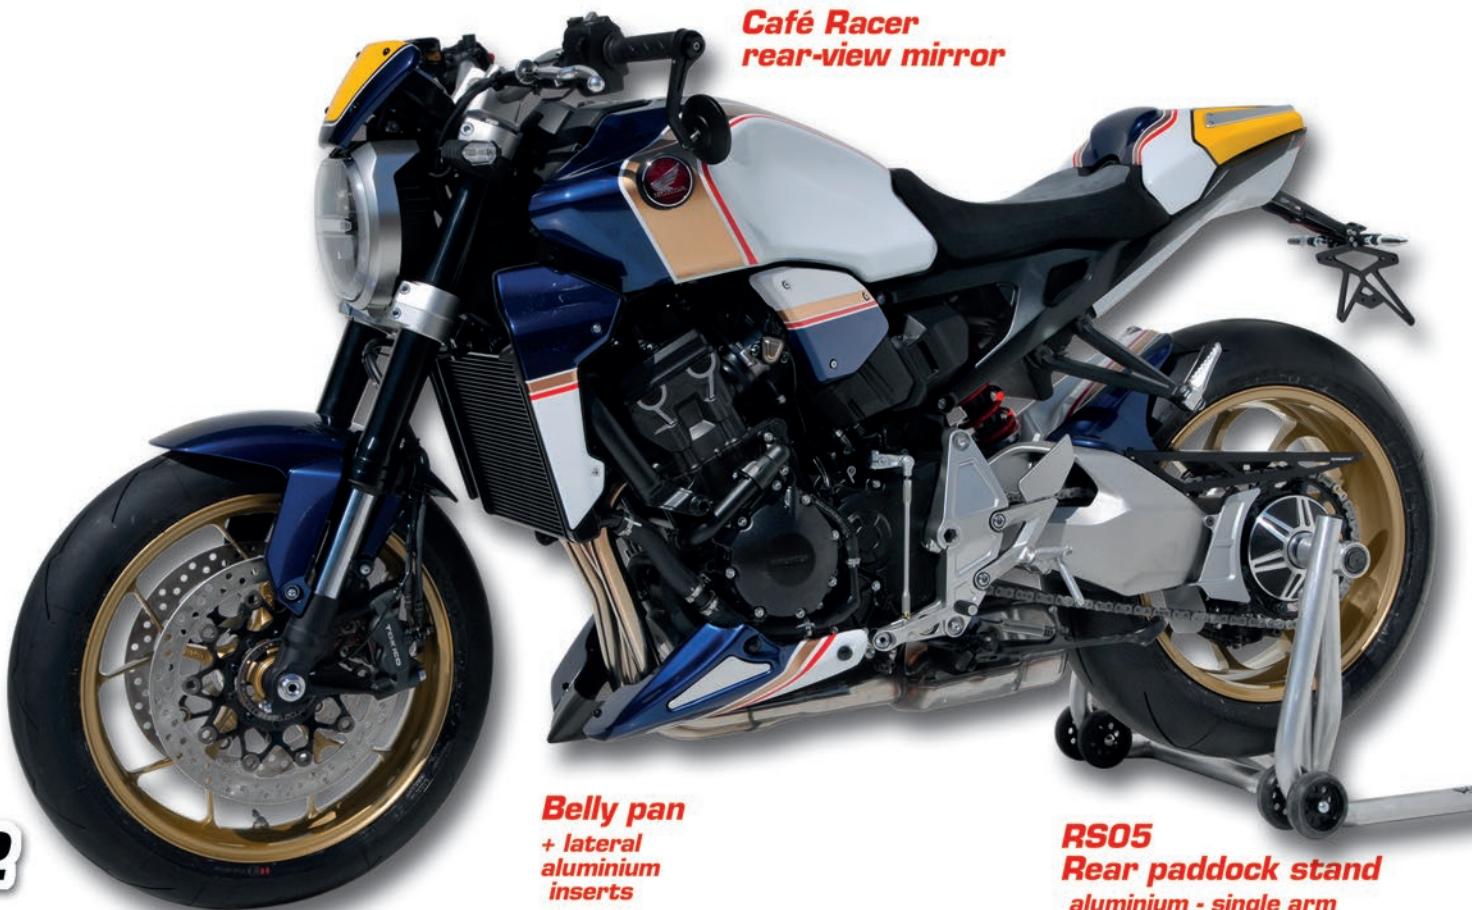

Café Racer rear-view mirror

Belly pan
+ lateral aluminium inserts

RS05 Rear paddock stand
aluminium - single arm