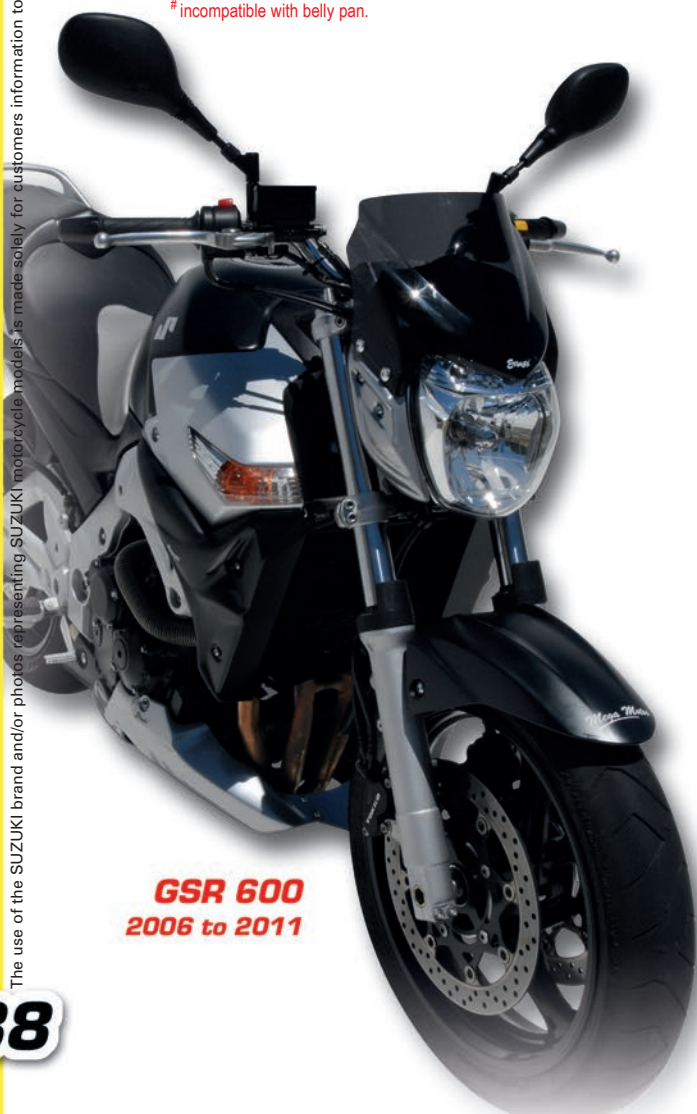

Racing rear hugger with chainguard integrated. Specify the original color and year when ordering.

For any other model, please visit: ermax.com

EDP01, 04: LED Plate Lighting APPROVED; SUP00, 01, 09: in aluminium anodised black license plate support; SDC03: in aluminium anodised black retro-reflector support; Blinkers : optional LED indicators, view page 23.

Undertray

				INCLUDED ACCESSORIES			Blinkers's choice P23
		Rough black	Painted				
GSF 650 Bandit	2007 to 2015	•	•	SUP09	SDC03	EDP01	•
I200/I250 Bandit	2006 to 2014	•	•	SUP09	SDC03	EDP01	•
SV 650 / 1000 N/S	2003 to 2016	•	•	SUP00+01	SDC03	EDP04	•
SVF 650 Gladius	2009 to 2016	•	•	SUP00	SDC03	EDP01	n° 17
GSXF 650	2008 to 2016	•	•	SUP09	SDC03	EDP01	•
GSX FA 1250	2010 to 2017	•	•	SUP09	SDC03	EDP01	•
GSX 1400	2001 to 2007	•	•	SUP09	/	EDP04	•

License plate spot

				INCLUDED ACCESSORIES			Blinkers's choice P23
		Rough black	Painted				
GSR 600	2006 to 2011	•	•	SUP09	SDC02/03	EDP03	•
GSR 600 +LED tail light	2006 to 2011	•	•	SUP09	SDC02/03	EDP04	•
GSR 750	2011 to 2016	•	•	SUP09	SDC03	EDP01	•
GSXR 600/750 R	2008 to 2017	•	•	SUP00	SDC03	EDP01	/
GSXR 1000 R	2009 to 2016	•	•	SUP00	SDC03	EDP01	/
GSXR 1300 Hayabusa	2008 to 2017	•	•	SUP00	SDC03	EDP01	•

Low fairing

		Rough black	Painted	Painted low painted black
SV 650 S[#]	2003 to 2016	•	•	•

[#] incompatible with belly pan.

GSR 600
2006 to 2011