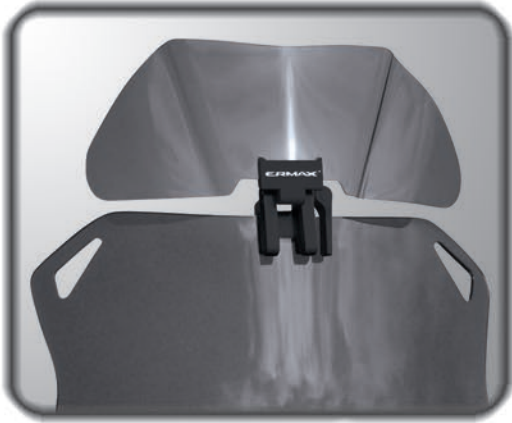

Clip & Flip Universal deflectors

Clear, Light brown, Grey, or Light black.

Clip & Flip®
Small model
H:11 x L:28 cm