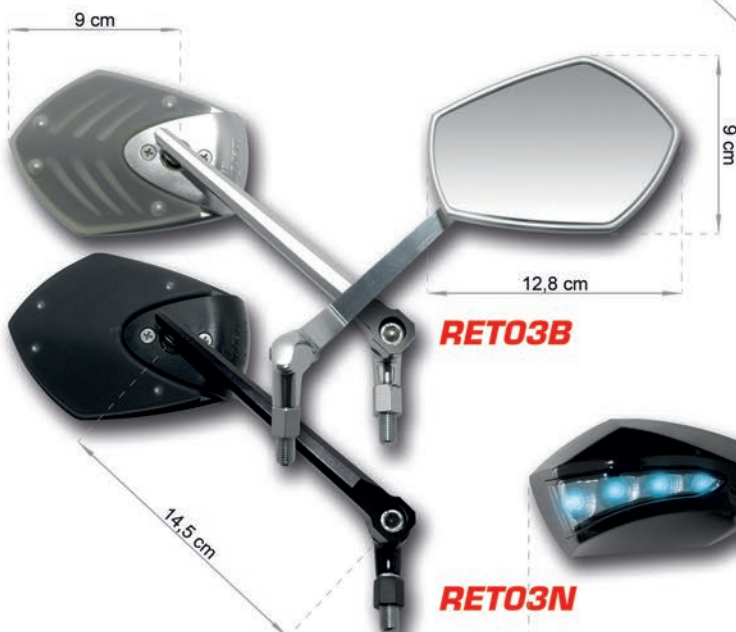

Approved , reversible and fully adjustable.

Available in 2 colours :

- white / black

- matt black / black

RET02B

RET02N

RET03B

RET03N