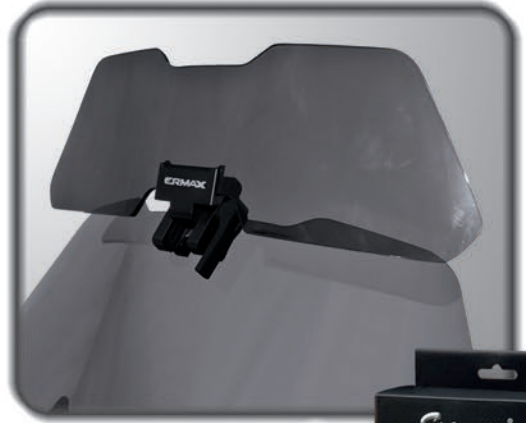

Clip & Flip®
Large model
H:12 x L:37 cm