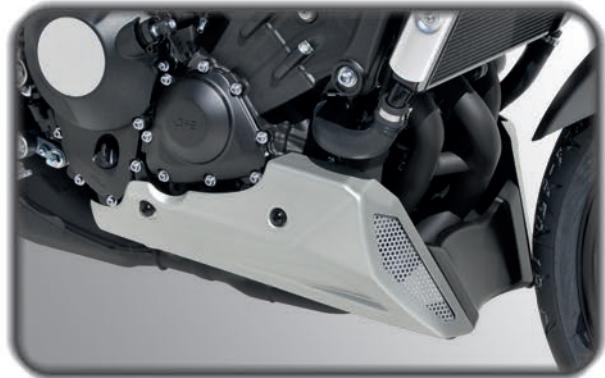

EVO Belly pan